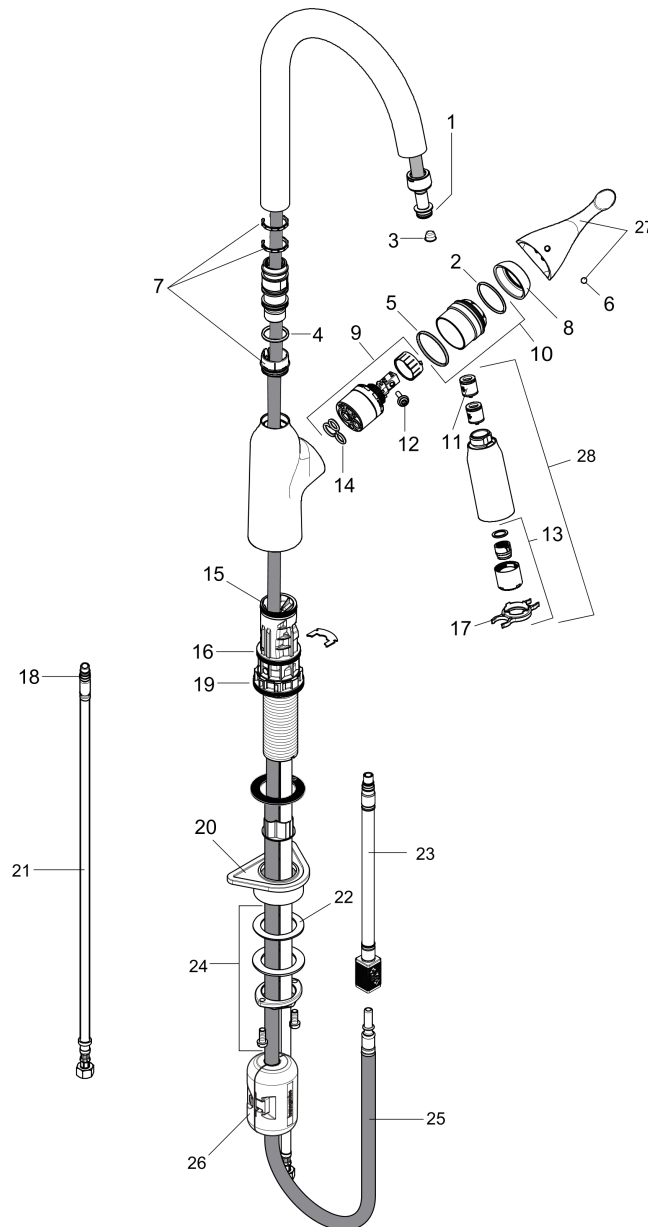

Allegro N
Prep Kitchen Faucet, 2-Spray Pull-Down, 1.75 GPM
 Surface: **chrome** Part no. : **71844001**

Description

Features

- Swivel range 360°
- Laminar spray, needle spray
- Toggle spray diverter
- MagFit magnetic sprayhead docking
- Deck mounted
- Flow: 1.75 GPM (6.6 L/Min)
- Ceramic cartridge
- 3/8" hoses
- Integrated double backflow prevention

Item details

List Price \$ 589.00

Technology

Compliance

Product image

Scale drawing

Allegro N
Prep Kitchen Faucet, 2-Spray Pull-Down, 1.75 GPM
 Surface: **chrome** Part no. : **71844001**

Exploded drawing

Year of production: >10/20

Allegro N
Prep Kitchen Faucet, 2-Spray Pull-Down, 1.75 GPM
 Surface: **chrome** Part no. : **71844001**

Spare parts list

Year of production: >10/20

Pos.	Description	Part no.	Price	PU
1	O-ring 11x2	98127000	-	1
2	O-Ring 32x2	98193000	-	1
3	filter	97735000	-	1
4	O-ring 21x2,5	98211000	-	1
5	O-ring 36x2	98156000	-	1
6	screw cover	96338000	-	1
7	set of lever collars	98365000	-	1
8	flange	97406000	-	1
9	cartridge, assy	92730000	-	1
10	nut	93346000	-	1
11	non return valve	93218000	-	1
12	locking screw for handle	95140000	-	1
13	spray former	93342000	-	1
14	seal	95008000	-	1
15	O-ring 30x1,5	98433000	-	1
16	O-ring 38x2	98396000	-	1
17	service tool	95910000	-	1
18	O-ring 6,6x1,6	93019000	-	1
19	O-ring 44x2,5	98162000	-	1
20	support	97523000	-	1
21	connection hose 35½" M8x0,75 3/8"	96316001	-	1
22	lever collar	97548000	-	1
23	connection hose 600 mm M10x1	95561000	-	1
24	fixing set (special)	93253000	-	1
25	hose 1,50 m	88624000	-	1
26	weight	98551000	-	1
27	handle	93496000	-	1