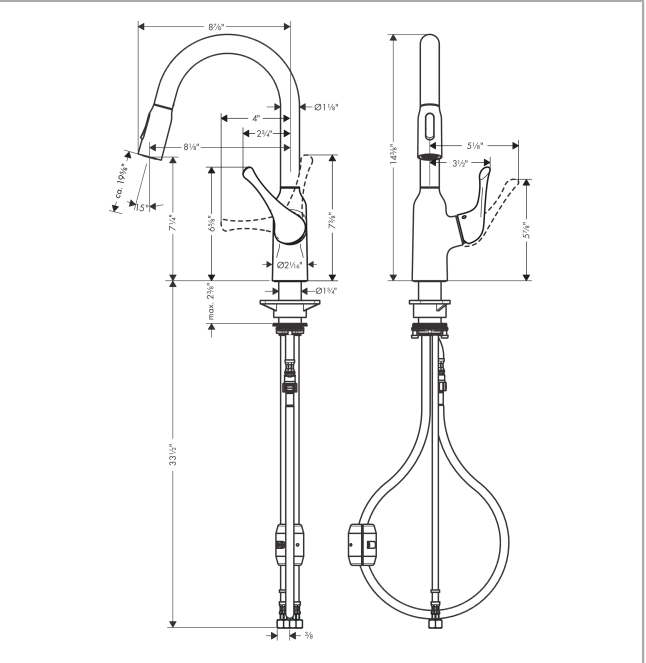

Allegro N
Prep Kitchen Faucet, 2-Spray Pull-Down, 1.75 GPM
 Surface: **chrome** Part no. : **71844001**

Description

Features

- Swivel range 360°
- Laminar spray, needle spray
- Toggle spray diverter
- MagFit magnetic sprayhead docking
- Deck mounted
- Flow: 1.75 GPM (6.6 L/Min)
- Ceramic cartridge
- 3/8" hoses
- Integrated double backflow prevention

Item details

List Price \$ 589.00

Technology

Compliance

Product image

Scale drawing

Allegro N
Prep Kitchen Faucet, 2-Spray Pull-Down, 1.75 GPM
 Surface: **chrome** Part no. : **71844001**

Exploded drawing

Year of production: >10/20

Allegro N
Prep Kitchen Faucet, 2-Spray Pull-Down, 1.75 GPM
 Surface: **chrome** Part no. : **71844001**

Spare parts list

Year of production: >10/20

Pos.	Description	Part no.	Price	PU
1	O-ring 11x2	98127000	-	1
2	O-Ring 32x2	98193000	-	1
3	filter	97735000	-	1
4	O-ring 21x2,5	98211000	-	1
5	O-ring 36x2	98156000	-	1
6	screw cover	96338000	-	1
7	set of lever collars	98365000	-	1
8	flange	97406000	-	1
9	cartridge, assy	92730000	-	1
10	nut	93346000	-	1
11	non return valve	93218000	-	1
12	locking screw for handle	95140000	-	1
13	spray former	93342000	-	1
14	seal	95008000	-	1
15	O-ring 30x1,5	98433000	-	1
16	O-ring 38x2	98396000	-	1
17	service tool	95910000	-	1
18	O-ring 6,6x1,6	93019000	-	1
19	O-ring 44x2,5	98162000	-	1
20	support	97523000	-	1
21	connection hose 35½" M8x0,75 3/8"	96316001	-	1
22	lever collar	97548000	-	1
23	connection hose 600 mm M10x1	95561000	-	1
24	fixing set (special)	93253000	-	1
25	hose 1,50 m	88624000	-	1
26	weight	98551000	-	1
27	handle	93496000	-	1